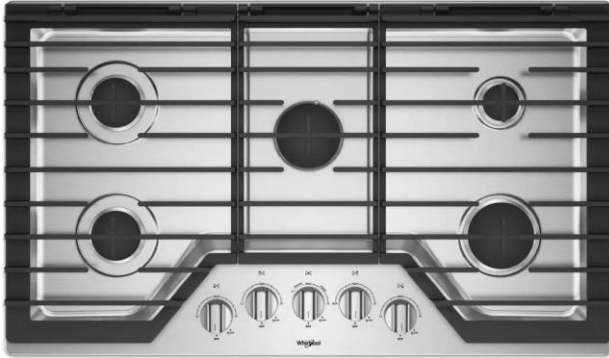

Kitchen

Cabinet Hardware:
Satin Bronze

Faucet:
Moen Align Brushed Gold

Island Pendants

Perimeter Cabinets:
Bryant Steam Paint

Island Cabinets: Painted Retreat

Whole House Paint – Incredible White

Sink: Blanco Valea Single Sink in White

Additional Features

36" Whirlpool Gas Cooktop – Level 1
WCG97US6HS

Whirlpool Single Oven –
Level 1 WOS72ECOHS

Microwave Whirlpool (With Trim
Kit) - Level 1
WMC30516HZ + Trim Kit

36" Whirlpool Stainless Chimney Hood – Level 1
WVW53UC6FS

Dishwasher Whirlpool –
WDT730HAMZ

Additional Features

White Brick Tile Fireplace with
Stained Cedar Beam Mantel

Interior Doors - Monroe

Solstice Handle in Matte Black

Stacked Uppers on Cooktop Wall
with SOLID Doors