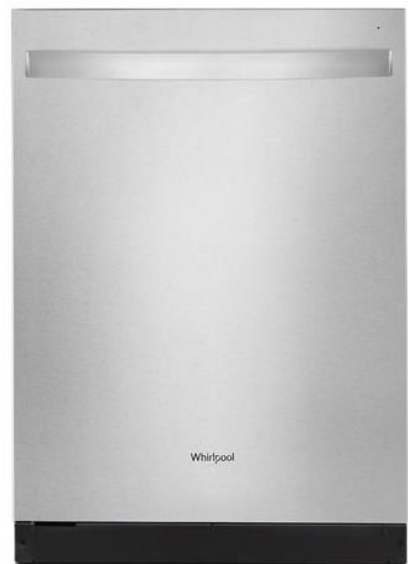

Kitchen

Cabinet Hardware:
Satin Bronze

Faucet:
Moen Align Brushed Gold

Island Pendants

Perimeter Cabinets:
Bryant Steam Paint

Island Cabinets: Painted Retreat

Whole House Paint – Incredible White

Sink: Blanco Valea Single Sink in White

Cabinet Hardware:
Satin Bronze

Faucets:
Genta 8" Spread
Brushed Nickel

Wall Sconces

Bathroom Floor : Famed Diamond Matte 12x24

Countertops: Forum Bright White

Shower Wall Tile : 3x12 White Subway Herringbone
Pattern (installed to ceiling)

Bath Cabinets: Westburke
Painted Steam Slab Drawer Front

Faucet: Genta Single Hole
Brushed Nickel

Tub/Shower Walls : 3x12 Ice
(White) Gloss - Subway Tile
Horizontal Brick Lay

Tile Floor: Shaw Serenity Bone 12x24

Dishwasher Whirlpool –
WDT730HAMZ

Additional Features

White Brick Tile Fireplace with
Stained Cedar Beam Mantel

Interior Doors - Monroe

Solstice Handle in Matte Black

Stacked Uppers on Cooktop Wall
with SOLID Doors